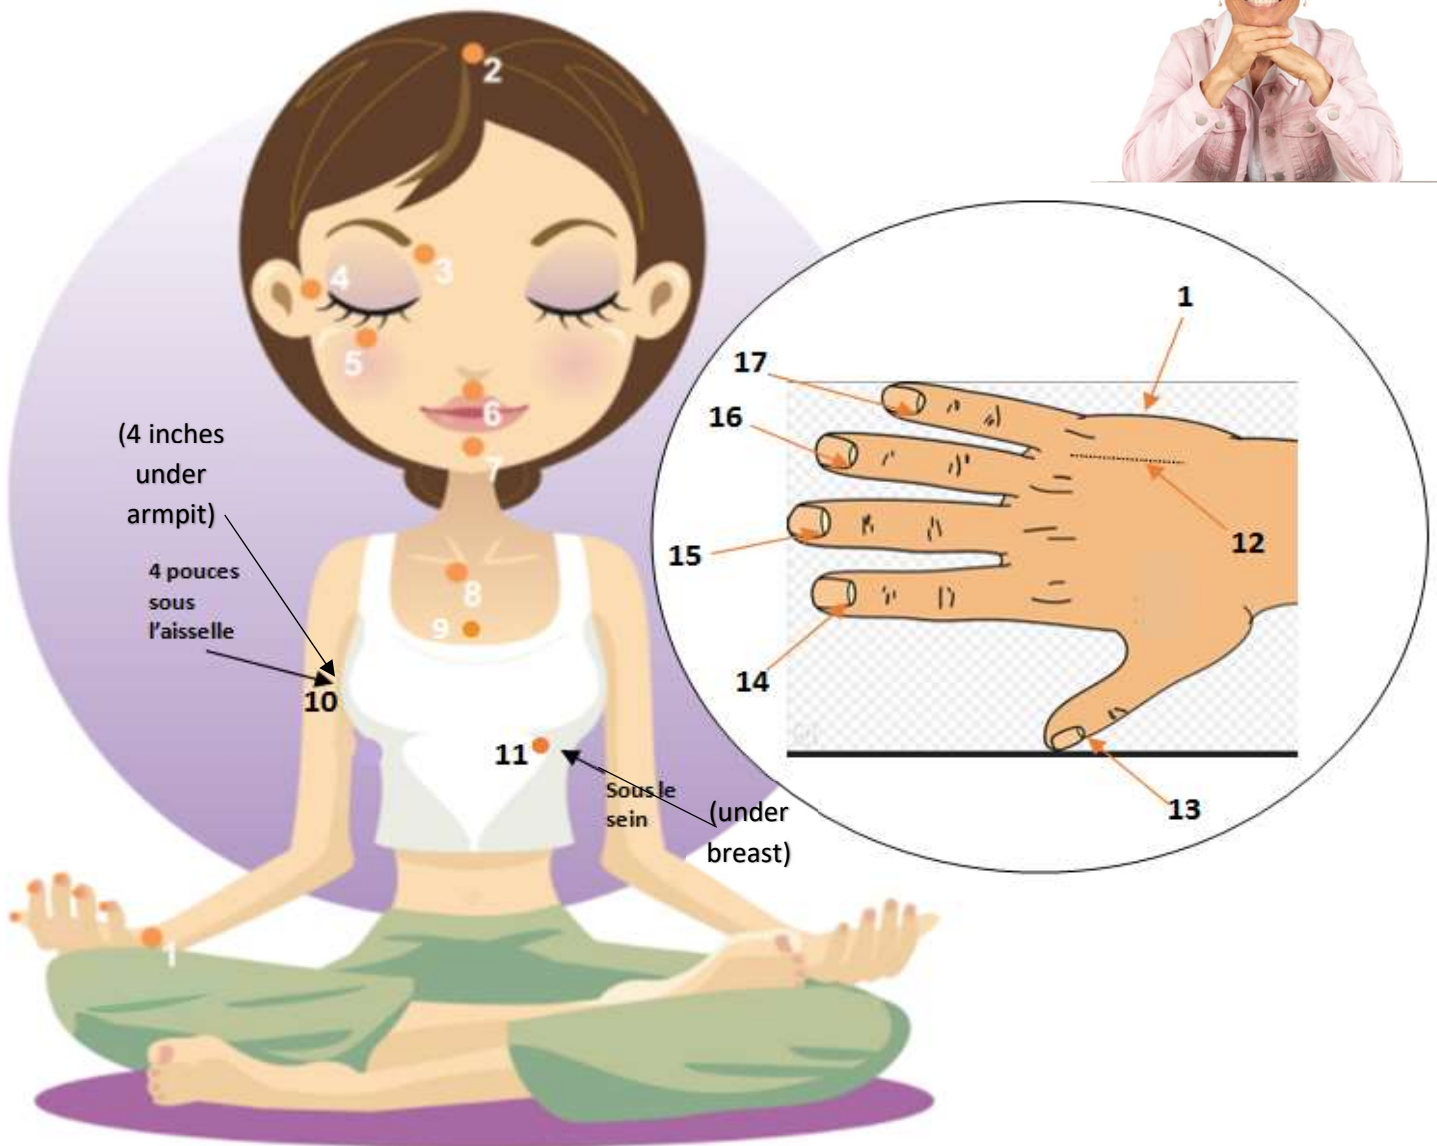

EFT Points Chart

- 1 – side of the hand
- 2 – top of the head
- 3 – beginning of eyebrow
- 4 – side of the eye (on the bone)
- 5 – under the eye (on the bone)
- 6 – under the nose

- 7 – chin (between chin and lower lip)
- 8 – collar bone
- 9 – thymus

- 10 – under the arm
- 11 – under the breast
- 12 – gamut point
- 13 à 17 – left corner of the nail
- *16 can be skipped – same meridian as #12

Arlette Thomas
Power Activator

Certified Practitioner in EFT, Matrix Reimprinting, Tapping into Wealth and Ignite your Power
1-514-291-8074 - activezvotrepouvoir.com